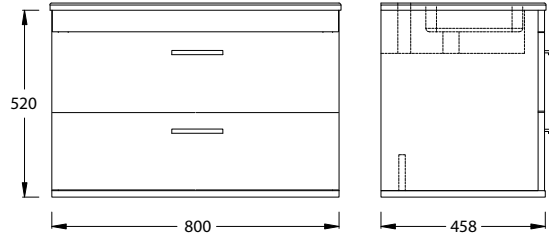

paco jaanson

ISVEA  1962 ITALIA

Rubite 800mm Vanity Unit with 2 Drawers - Sapphire Oak
Product Code: ISV-22RTS790080

Cabinet Dimensions

800mm (w) x 458mm (d) x 520mm (h)

DESCRIPTION

Isvea Vanity Units have been crafted from the best materials and produced with a finish that will enhance the look of any bathroom and ensuite.

The bathroom cabinet and the make up mirrors can be wall-mounted to add extra storage space. That way, you can maximise your floor space and keep the area clean.

PRICING STRUCTURE

Vanity Unit (Basin inc.)	Spare Ceramic Washbasin
ISV-22RTS790080	ISV-10SL50081SV
\$880.00 gst inc.	\$495.00 gst inc.