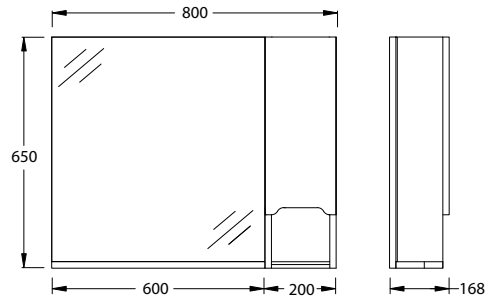

paco jaanson

ISVEA  1962 ITALIA

Ondo 800mm Mirror Cabinet - Amalfi
Product Code: ISV-24ON2075080I

Mirror Dimensions

800mm (w) x 168mm (d) x 650mm (h)

DESCRIPTION

Isvea Vanity Units have been crafted from the best materials and produced with a finish that will enhance the look of any bathroom and ensuite.

This stylish bathroom furniture set, featuring spacious storage space, is an excellent addition to your bathroom, giving it a tidy and striking appearance!

The under basin cabinet is made of engineered wood, that is of exceptional quality with smooth surface and also features strength, stability & resistance to moisture.