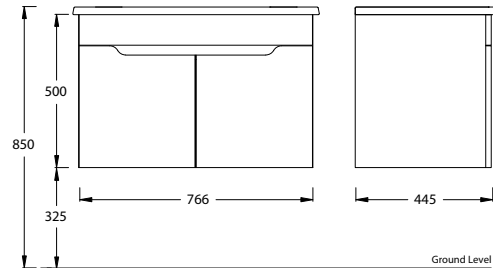

## Cabinet Dimensions

766mm ( w ) x 445mm ( d ) x 500mm ( h )