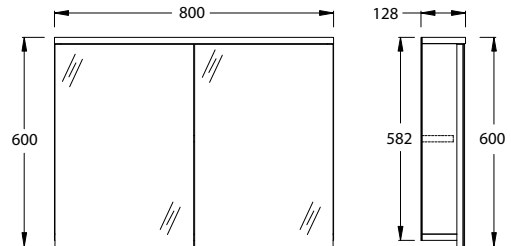

paco jaanson

ISVEA  1962 ITALIA

Rubite 800mm Mirror Cabinet - Anthracite
Product Code: ISV-24RB2080080

Mirror Dimensions
800mm (w) x 125mm (d) x 600mm (h)

DESCRIPTION

Isvea Vanity Units have been crafted from the best materials and produced with a finish that will enhance the look of any bathroom and ensuite.

The bathroom cabinet and the make up mirror can be wall-mounted to add extra storage space. That way, you can maximise your floor space and keep the area clean.

PRICING STRUCTURE

Anthracite Finish	Sapphire Oak Finish
ISV-24RB2080080	ISV-24RB2090080
\$385.00 gst inc.	\$385.00 gst inc.