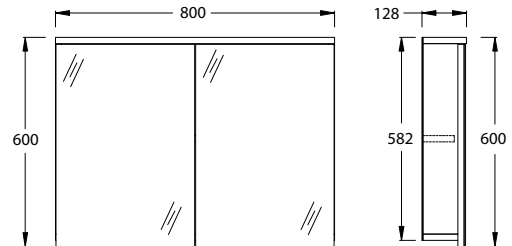

paco jaanson

ISVEA  1962 ITALIA

Rubite 800mm Mirror Cabinet - Sapphire Oak
Product Code: ISV-24RB2090080

Mirror Dimensions

800mm (w) x 125mm (d) x 600mm (h)

DESCRIPTION

Isvea Vanity Units have been crafted from the best materials and produced with a finish that will enhance the look of any bathroom and ensuite.

The bathroom cabinet and the make up mirror can be wall-mounted to add extra storage space. That way, you can maximise your floor space and keep the area clean.

PRICING STRUCTURE

Sapphire Oak Finish	Anthracite Finish
ISV-24RB2090080	ISV-24RB2080080
\$385.00 gst inc.	\$385.00 gst inc.