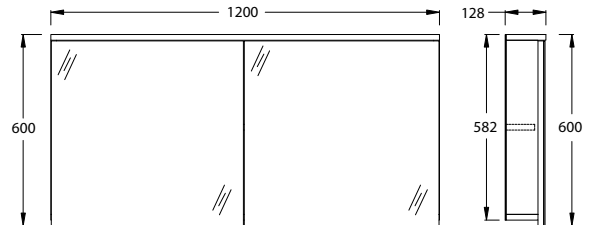

# paco jaanson

ISVEA  1962 ITALIA

Rubite 1200mm Mirror Cabinet - Sapphire Oak  
Product Code: ISV-24RB2090120

Mirror Dimensions  
1200mm (w) x 125mm (d) x 600mm (h)

## DESCRIPTION

Isvea Vanity Units have been crafted from the best materials and produced with a finish that will enhance the look of any bathroom and ensuite.

This stylish bathroom furniture set, featuring spacious storage space, is an excellent addition to your bathroom, giving it a tidy and striking appearance!