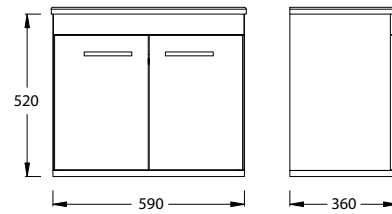

paco jaanson

ISVEA  1962 ITALIA

Rubino 600mm Vanity Unit with Wall Mirror - Sapphire Oak
Product Code: ISV-24RBS009060E

Mirror Dimensions

540mm (w) x 100mm (d) x 500mm (h)

Cabinet Dimensions

590mm (w) x 360mm (d) x 520mm (h)

DESCRIPTION

Isvea Vanity Units have been crafted from the best materials and produced with a finish that will enhance the look of any bathroom and ensuite.

This stylish bathroom furniture set, featuring spacious storage space, is an excellent addition to your bathroom, giving it a tidy and striking appearance!

PRICING STRUCTURE

Vanity Unit (Basin inc.) with Wall Mirror
ISV-24RBS077061E
\$605.00 gst inc.

Spare Washbasin
ISV-10SL50060
\$330.00 gst inc.

Features

Melamine Coated M.D.F

Stylish Ceramic Top Washbasin
Plug / Waste & Mixer Tap not included