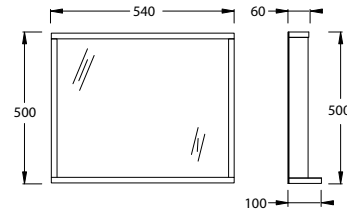

paco jaanson

ISVEA  1962 ITALIA

Rubino 600mm Vanity Unit with Wall Mirror - Sapphire Oak
Product Code: ISV-24RBS009060E

Mirror Dimensions

540mm (w) x 100mm (d) x 500mm (h)

Cabinet Dimensions

590mm (w) x 360mm (d) x 520mm (h)

DESCRIPTION

Isvea Vanity Units have been crafted from the best materials and produced with a finish that will enhance the look of any bathroom and ensuite.

This stylish bathroom furniture set, featuring spacious storage space, is an excellent addition to your bathroom, giving it a tidy and striking appearance!