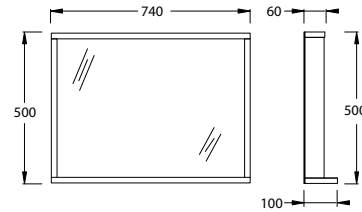

paco jaanson

ISVEA  1962 ITALIA

Rubino 800mm Vanity Unit with Wall Mirror - Sapphire Oak
Product Code: ISV-24RBS009080E

Mirror Dimensions

740mm (w) x 100mm (d) x 500mm (h)

Cabinet Dimensions

790mm (w) x 360mm (d) x 520mm (h)

DESCRIPTION

Isvea Vanity Units have been crafted from the best materials and produced with a finish that will enhance the look of any bathroom and ensuite.

This stylish bathroom furniture set, featuring spacious storage space, is an excellent addition to your bathroom, giving it a tidy and striking appearance!