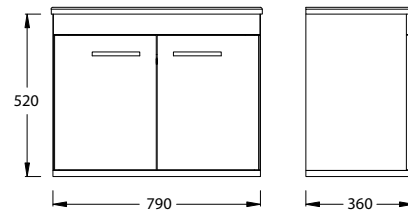

paco jaanson

ISVEA  1962 ITALIA

Rubino 800mm Vanity Unit with Wall Mirror - Sapphire Oak
Product Code: ISV-24RBS009080E

Mirror Dimensions

740mm (w) x 100mm (d) x 500mm (h)

Cabinet Dimensions

790mm (w) x 360mm (d) x 520mm (h)

DESCRIPTION

Isvea Vanity Units have been crafted from the best materials and produced with a finish that will enhance the look of any bathroom and ensuite.

This stylish bathroom furniture set, featuring spacious storage space, is an excellent addition to your bathroom, giving it a tidy and striking appearance!

PRICING STRUCTURE

Vanity Unit (Basin inc.) with Wall Mirror
ISV-24RBS077081E
\$660.00 gst inc.

Spare Washbasin
ISV-10SL50080
\$410.00 gst inc.

Features

Melamine Coated M.D.F

Stylish Ceramic Top Washbasin
Plug / Waste & Mixer Tap not included