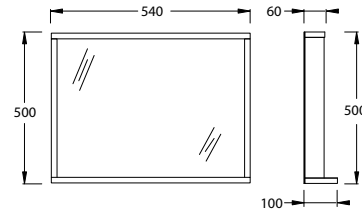

paco jaanson

ISVEA  1962 ITALIA

Rubino 600mm Vanity Unit with Wall Mirror - Anthracite
Product Code: ISV-24RBS077061E

Mirror Dimensions

540mm (w) x 100mm (d) x 500mm (h)

Cabinet Dimensions

590mm (w) x 360mm (d) x 520mm (h)

DESCRIPTION

Isvea Vanity Units have been crafted from the best materials and produced with a finish that will enhance the look of any bathroom and ensuite.

This stylish bathroom furniture set, featuring spacious storage space, is an excellent addition to your bathroom, giving it a tidy and striking appearance!