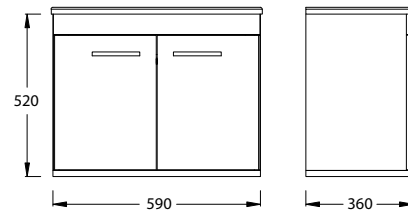

paco jaanson

ISVEA  1962 ITALIA

Rubino 600mm Vanity Unit with Wall Mirror - Anthracite
Product Code: ISV-24RBS077061E

Mirror Dimensions

540mm (w) x 100mm (d) x 500mm (h)

Cabinet Dimensions

590mm (w) x 360mm (d) x 520mm (h)

DESCRIPTION

Isvea Vanity Units have been crafted from the best materials and produced with a finish that will enhance the look of any bathroom and ensuite.

This stylish bathroom furniture set, featuring spacious storage space, is an excellent addition to your bathroom, giving it a tidy and striking appearance!

PRICING STRUCTURE

Vanity Unit (Basin inc.) with Wall Mirror
ISV-24RBS077061E
\$605.00 gst inc.

Spare Washbasin
ISV-10SL50060
\$330.00 gst inc.

Features

Melamine Coated M.D.F

Stylish Ceramic Top Washbasin
Plug / Waste & Mixer Tap not included