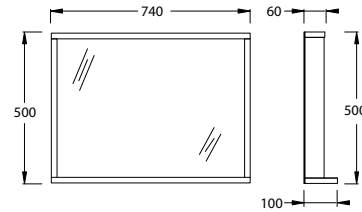

paco jaanson

ISVEA  1962 ITALIA

Rubino 800mm Vanity Unit with Wall Mirror - Anthracite
Product Code: ISV-24RBS077081E

Mirror Dimensions

740mm (w) x 100mm (d) x 500mm (h)

Cabinet Dimensions

790mm (w) x 360mm (d) x 520mm (h)

DESCRIPTION

Isvea Vanity Units have been crafted from the best materials and produced with a finish that will enhance the look of any bathroom and ensuite.

This stylish bathroom furniture set, featuring spacious storage space, is an excellent addition to your bathroom, giving it a tidy and striking appearance!