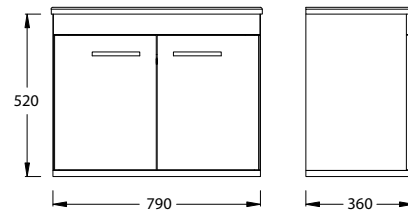

paco jaanson

ISVEA  1962 ITALIA

Rubino 800mm Vanity Unit with Wall Mirror - Anthracite
Product Code: ISV-24RBS077081E

Mirror Dimensions

740mm (w) x 100mm (d) x 500mm (h)

Cabinet Dimensions

790mm (w) x 360mm (d) x 520mm (h)

DESCRIPTION

Isvea Vanity Units have been crafted from the best materials and produced with a finish that will enhance the look of any bathroom and ensuite.

This stylish bathroom furniture set, featuring spacious storage space, is an excellent addition to your bathroom, giving it a tidy and striking appearance!

PRICING STRUCTURE

Vanity Unit (Basin inc.) with Wall Mirror
ISV-24RBS077081E
\$660.00 gst inc.

Spare Washbasin
ISV-10SL50080
\$410.00 gst inc.

Features

Melamine Coated M.D.F

Stylish Ceramic Top Washbasin
Plug / Waste & Mixer Tap not included