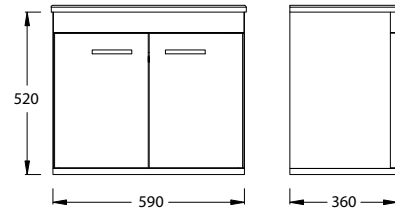

paco jaanson

ISVEA  1962 ITALIA

Rubino 600mm Vanity Unit with Wall Mirror - Light Grey
Product Code: ISV-24RBS651960E

Mirror Dimensions

540mm (w) x 100mm (d) x 500mm (h)

Cabinet Dimensions

590mm (w) x 360mm (d) x 520mm (h)

DESCRIPTION

Isvea Vanity Units have been crafted from the best materials and produced with a finish that will enhance the look of any bathroom and ensuite.

This stylish bathroom furniture set, featuring spacious storage space, is an excellent addition to your bathroom, giving it a tidy and striking appearance!