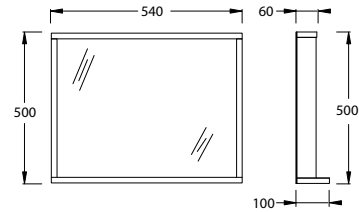

paco jaanson

ISVEA  1962 ITALIA

Rubino 600mm Vanity Unit with Wall Mirror - Light Grey
Product Code: ISV-24RBS651960E

Mirror Dimensions

540mm (w) x 100mm (d) x 500mm (h)

Cabinet Dimensions

590mm (w) x 360mm (d) x 520mm (h)

DESCRIPTION

Isvea Vanity Units have been crafted from the best materials and produced with a finish that will enhance the look of any bathroom and ensuite.

This stylish bathroom furniture set, featuring spacious storage space, is an excellent addition to your bathroom, giving it a tidy and striking appearance!