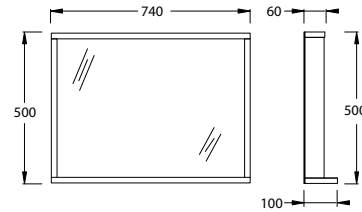

paco jaanson

ISVEA  1962 ITALIA

Rubino 800mm Vanity Unit with Wall Mirror - Light Grey
Product Code: ISV-24RBS651980E

Mirror Dimensions

740mm (w) x 100mm (d) x 500mm (h)

Cabinet Dimensions

790mm (w) x 360mm (d) x 520mm (h)

DESCRIPTION

Isvea Vanity Units have been crafted from the best materials and produced with a finish that will enhance the look of any bathroom and ensuite.

This stylish bathroom furniture set, featuring spacious storage space, is an excellent addition to your bathroom, giving it a tidy and striking appearance!