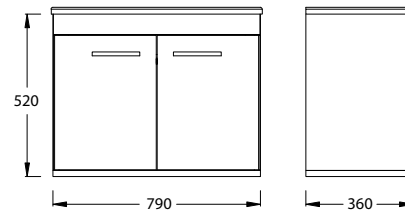

paco jaanson

ISVEA  1962 ITALIA

Rubino 800mm Vanity Unit with Wall Mirror - Light Grey
Product Code: ISV-24RBS651980E

Mirror Dimensions

740mm (w) x 100mm (d) x 500mm (h)

Cabinet Dimensions

790mm (w) x 360mm (d) x 520mm (h)

DESCRIPTION

Isvea Vanity Units have been crafted from the best materials and produced with a finish that will enhance the look of any bathroom and ensuite.

This stylish bathroom furniture set, featuring spacious storage space, is an excellent addition to your bathroom, giving it a tidy and striking appearance!

PRICING STRUCTURE

Vanity Unit (Basin inc.) with Wall Mirror
ISV-24RBS651980E
\$660.00 gst inc.

Spare Washbasin
ISV-10SL50080
\$410.00 gst inc.

Features

Melamine Coated M.D.F

Stylish Ceramic Top Washbasin
Plug / Waste & Mixer Tap not included