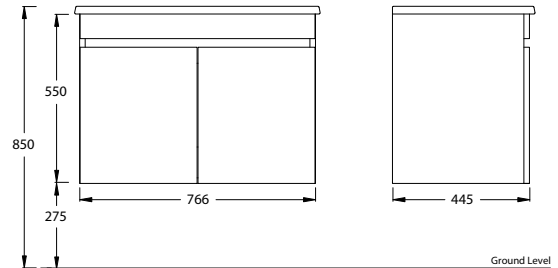

paco jaanson

ISVEA  1962 ITALIA

Trio 800mm Vanity Unit - Amalfi Finish
Product Code: ISV-24TRS162080I

Cabinet Dimensions
766mm (w) x 445mm (d) x 550mm (h)

DESCRIPTION

Isvea Vanity Units have been crafted from the best materials and produced with a finish that will enhance the look of any bathroom and ensuite.

The bathroom cabinet and the make up mirrors can be wall-mounted to add extra storage space. That way, you can maximise your floor space and keep the area clean.

PRICING STRUCTURE

Vanity Unit (Basin inc.)	Spare Ceramic Washbasin
ISV-24TRS162080I	ISV-10LE50081
\$880.00 gst inc.	\$495.00 gst inc.

Features

Melamine Coated M.D.F

Amalfi Finish - Doors and Trim

Stylish Ceramic Top Washbasin included
Plug / Waste & Mixer Tap (Not inc.)

Spare Trio 800mm Ceramic Top Washbasin
Code: ISV-10LE50081

5 Years Limited Manufacturers Warranty