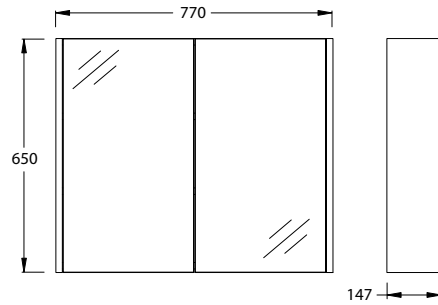

paco jaanson

ISVEA  1962 ITALIA

Trio 800mm Mirror Cabinet - Amalfi
Product Code: ISV-24TR2062081I

Mirror Dimensions

650mm (w) x 147mm (d) x 650mm (h)

DESCRIPTION

Isvea Vanity Units have been crafted from the best materials and produced with a finish that will enhance the look of any bathroom and ensuite.

The bathroom cabinet and the make up mirror can be wall-mounted to add extra storage space. That way, you can maximise your floor space and keep the area clean.

PRICING STRUCTURE

Mirror Cabinet - Amalfi
ISV-24TR2062081I
\$462.00 gst inc.