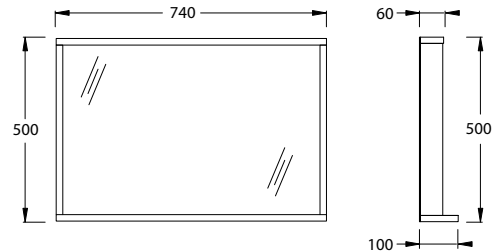

paco jaansōn

ISVEA  1962 ITALIA

Rubite 800mm Wall Mirror - White
Product Code: ISV-22RB4001080

Mirror Dimensions

740mm (w) x 100mm (d) x 500mm (h)

DESCRIPTION

Isvea Vanity Units have been crafted from the best materials and produced with a finish that will enhance the look of any bathroom and ensuite.

The bathroom cabinet and the make up mirror can be wall-mounted to add extra storage space. That way, you can maximise your floor space and keep the area clean.

Features

Melamine Coated M.D.F

White Finish - Trim