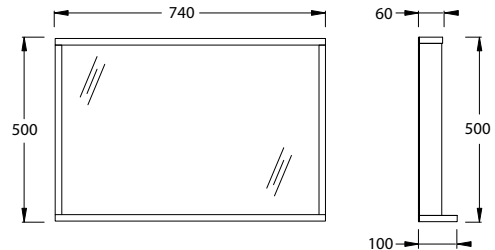

paco jaanson

ISVEA  1962 ITALIA

Rubite 800mm Wall Mirror - Anthracite
Product Code: ISV-24RB4090080

Mirror Dimensions
740mm (w) x 100mm (d) x 500mm (h)

DESCRIPTION

Isvea Vanity Units have been crafted from the best materials and produced with a finish that will enhance the look of any bathroom and ensuite.