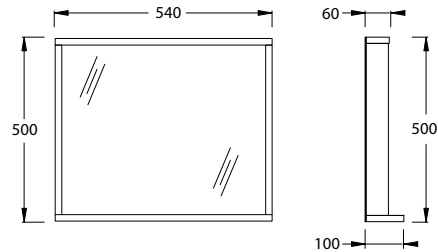

paco jaansōn

ISVEA  1962 ITALIA

Rubite 600mm Wall Mirror - Anthracite
Product Code: ISV-24RB4080060

Mirror Dimensions

540mm (w) x 100mm (d) x 500mm (h)

DESCRIPTION

Isvea Vanity Units have been crafted from the best materials and produced with a finish that will enhance the look of any bathroom and ensuite.