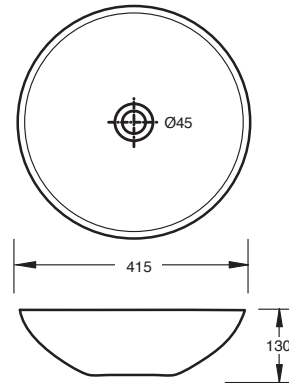

paco jaansōn

BELLAGIO

Piccolo - 415mm Bench Mount Basin - White
Product Code: LT-3004

Dimensions

415mm (w) x 415mm (d) x 130mm (h)

DESCRIPTION

Brighten any bathroom with this stylish Ceramic Bench Mount Basin from the Bellagio Range. This basin will be an elegant yet affordable addition to any bathroom.