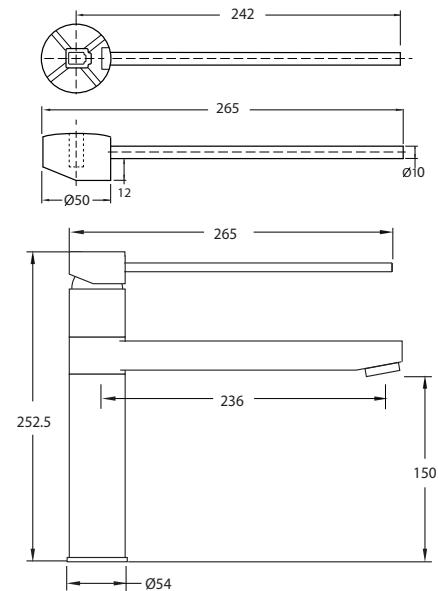

PRICING STRUCTURE

(All prices nominated are Excluding GST)

Retail Pricing:

ALS-ISSM-CR220

\$287.75 ex.gst

Overall Dimensions

54mm (w) x 272mm (d) x 252.5mm (h)

Features