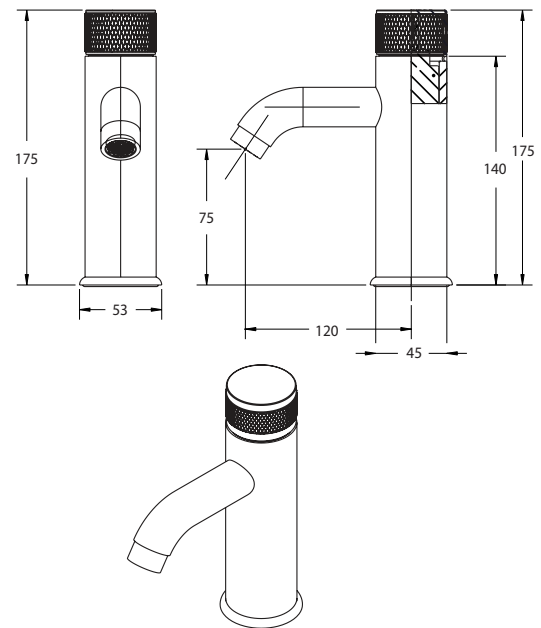

PRICING STRUCTURE

(All prices nominated are Excluding GST)

Retail Pricing:

PJ-RBBM

\$300.00 ex.gst

Overall Dimensions

53mm (w) x 155mm (d) x 175mm (h)

Features

Minimalist Basin Mixer Tap

Heavyweight Solid Brass Construction

Stylish Chrome Plated Finish

15 Years Limited Manufacturers Warranty

1 Year Limited Commercial Warranty

5 Star - Wels 5 Litres Per Minute

Water Mark Approved