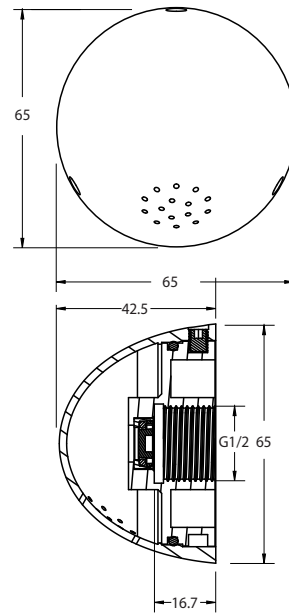

## ROBUST CARE

Care Robust Anti Ligature Shower Outlet  
Code: PJ-RBSH ( Suitable for SDA )

### Overall Dimensions

65mm (w) x 42.5mm (d) x 65mm (h)