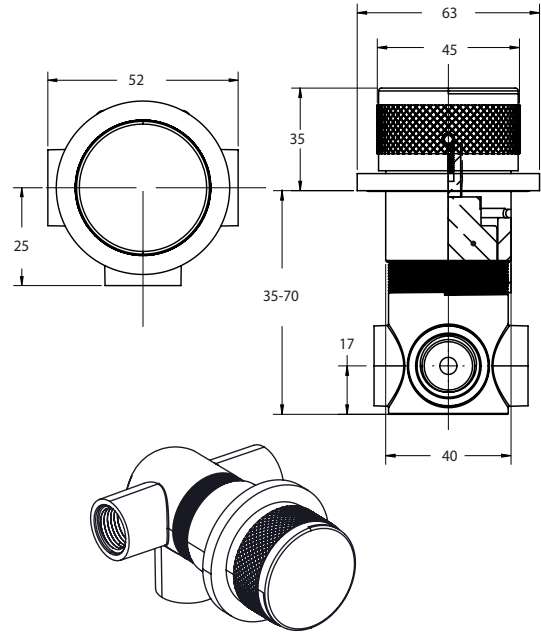

paco jaanson

ROBUST CARE

Care Robust Wall Mixer

Code: PJ-RBWM (Suitable for SDA)

Overall Dimensions

63mm (w) x 105mm (d) x 63mm (h)

DESCRIPTION

The Paco Jaanson Care range is committed to providing innovative solutions formed through knowledge and insight to ensure critical living hubs like bathrooms are designed to fully consider the needs of users and their carers, to maximise independence and a greater degree of user comfort, dignity, respect & safety.

PRICING STRUCTURE

(All prices nominated are Excluding GST)

Retail Pricing:

PJ-RBBM

\$300.00 ex.gst

Features

Minimalist Basin Mixer Tap

Heavyweight Solid Brass Construction