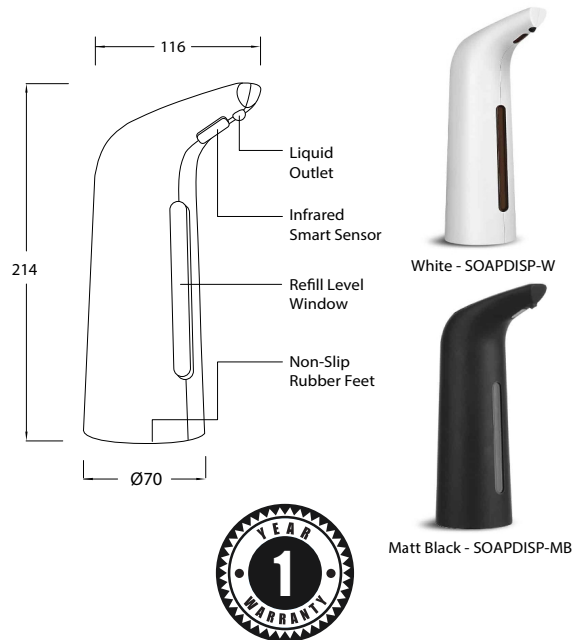

paco jaanson

AUTOMATIC DISPENSER

Touch-Free 400mL Soap Dispenser

Product Code: SOAPDISP-CP

Overall Dimensions

70mm (w) x 116mm (d) x 214mm (h)

DESCRIPTION

This automatic hand wash dispenser is easy to use, no need to press a button, just place your hand under the spout for a moment.

The infrared sensor dispenser releases liquid quickly, 1-2mL at a time, which prevents wastage.

The automatic non-contact dispenser is easy to refill and has a transparent viewing window.

The hand wash dispenser is a good choice for placing in bathrooms in homes, offices, restaurants etc.

The non-contact dispenser is made of high quality, long lasting ABS,

Features

Smart Design - Suits any bathroom space

1 Year Limited Manufactures Warranty

6 Months Limited Commercial Warranty

More Hygienic - Touch -Free Infrared Sensor

Durable ABS Material + Electronic Components

Non-drip Spout, eliminating Mess & Waste

Free-Standing Style with Non-Slip Rubber Feet

Eliminates Cross Infection - Clean & Safe

Liquid Capacity: 400mL

Batteries: 4x AAA Included