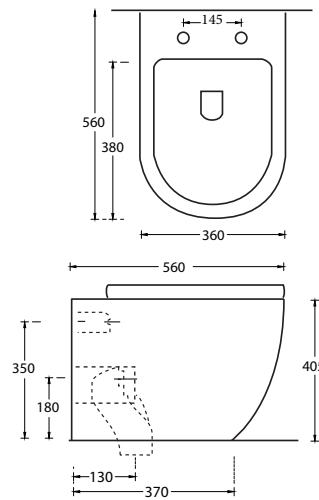

paco jaansōn

BELIG

560mm Wall Faced Pan White

Product Code: Be-2376B

Dimensions

360mm (w) x 560mm (d) x 405mm (h)

DESCRIPTION

Soft Sumptuous curves are the hallmark of the Belig Pan. Smooth lines enable ease of cleaning, while its curvacous nature helps to create a modern setting in any bathroom.

Each item has it's own language , the final result is determined by the connection between form and concept. Quality and comfort.

Features

Suitable with Concealed Cistern

P-Trap 180mm

Optional Strap 130mm - AU-003* (Not Included)

4 Star - Wels 4.5/3 Litres

Soft Close Seat (Code: 059)

Made from Vitreous China

15 Years Limited Manufacturers Warranty

1 Year Limited Commercial Warranty

PRICING STRUCTURE

Retail Pricing:

Be-2376B Gloss White