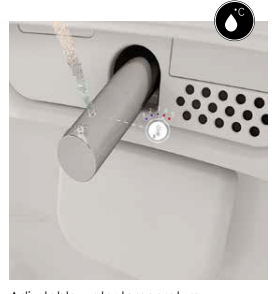

Adjustable water pressure
Five different levels of water pressure offer a thorough and pampering wash.