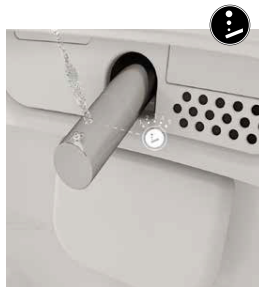

Adjustable water pressure
Five different levels of water pressure offer a thorough and pampering wash.