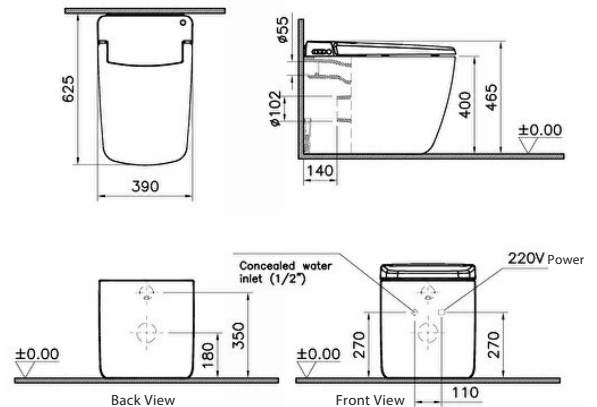

Designer : Arik Levy

PRICING STRUCTURE

Retail Pricing:

Product Code: 7232B403-6217

\$5,500.00 inc.gst

Dimensions

390mm (w) x 620mm (d) x 400mm (h)

Features