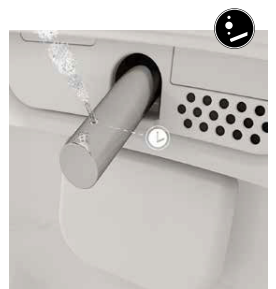

Massage wash
The water pressure alternates between gentle and firm for a massaging wash.

All installations should be carried out by a qualified tradesman in compliance with the national Plumbing & Drainage Code and any State or Local Authority Regulations, in accordance with AS/NZS 3500 series of standards and AS/NZA 6400.

WARRANTY STATEMENT

Paco Jaanson ceramic china is guaranteed for 10 years (seat cover, accessories, valves, washers are guaranteed for 1 year) from date of purchase subject to the following conditions:

1. Installation has been carried out by a licensed plumber in accordance with the plumbing code of Australia.
2. All maintenance and adjustments to the product after the installation have been carried out by a licensed plumber.
3. Only mild household detergents and soft (non-abrasive) cloth has been used to clean the product.
4. All goods of substandard quality manufacture (excluding imperfections permitted within AS1976 - vitreous china used in sanitary applications) will be credited or replaced by Paco Jaanson when advised within the warranty period, subject to prior inspection and agreement.
5. Proof of purchase is required for warranty claims.

FULL WARRANTY & CONDITIONS
www.pacojaanson.com.au

LIMITATIONS

To the extent permitted under the Trade Practices Act and other relevant legislation, Paco Jaanson's liability is limited to:

The cost of replacing the goods, or The cost of obtaining equivalent goods, or The cost of having the goods repaired. Paco Jaanson is not responsible for any lack of operation or performance of goods (or any loss or damage) where goods are used or adapted for a with other goods not supplied by Paco Jaanson. It is the responsibility of the customer and installer before installation to ensure are correct and free of obvious visible faults.

Paco Jaanson is not responsible for the labour and rectification costs incurred in the above circumstance.

PRICING STRUCTURE

Retail Pricing:

Product Code: 7232B403-6217

$5,500.00 inc.gst

PACO JAANSON BATHROOM INNOVATIONS

Copyright © 2023. All rights reserved. New release -24th April 2024.

Telephone : 1800 006 260

Email - info@pacojaanson.com.au

www.pacojaanson.com.au