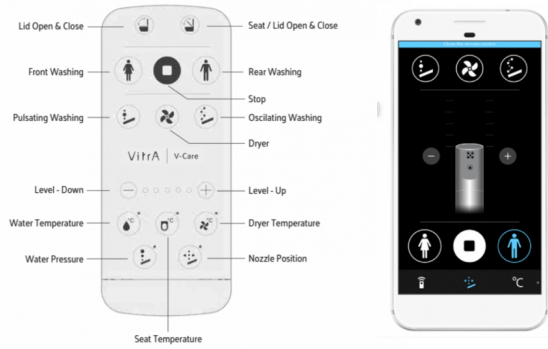

paco jaanson

VITRA V-CARE SMART TOILET

V-Care Prime Smart Floorstanding Toilet

Product Code: 7232B403-6217