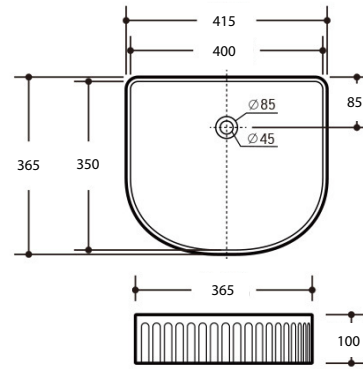

paco jaanson

CORINTHIA IONIC BASIN

Ionic Fluted 415mm - Above Counter Basin
Product Code: PJ-E463

Overall Dimensions
415mm (w) x 365mm (d) x 100mm (h)

DESCRIPTION

Corinthia Ionic Groove Futed collection features eclectic design inspired by classical architecture, with decorative fluting reminiscent of Ancient Stone Pillars.