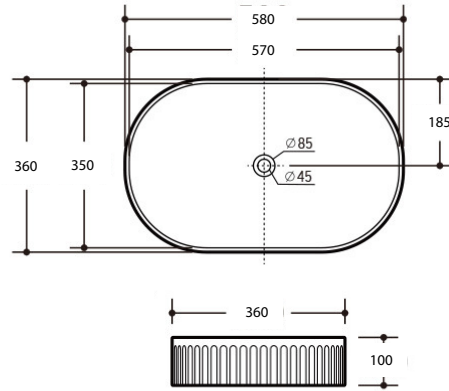

paco jaanson

CORINTHIA IONIC BASIN

Ionic Fluted 400mm - Oval Above Counter Basin
Product Code: PJ-E464

Overall Dimensions
580mm (w) x 360mm (d) x 100mm (h)

DESCRIPTION

Corinthia Ionic Groove Futed collection features eclectic design inspired by classical architecture, with decorative fluting reminiscent of Ancient Stone Pillars.

Retail Pricing:
PJ-E464
\$242.00 gst inc.

Features

- Modern Flute Style Design
- Curved Groove Line Surround
- Timeless Gloss White Finish
- Plug & Waste Not included
- Hassle - Free Installation
- 5 Years Limited Manufacturers Warranty
- 1 Year Limited Commercial Warranty
- Approximately 8-litre Capacity
- Available in 4 other Shapes & Sizes