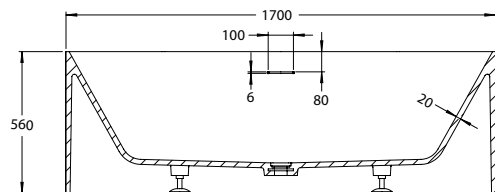

### PRICING STRUCTURE

Retail Pricing:  
PB1072MW  
\$4,730.00 gst inc.

Overall Dimensions  
1700mm (w) x 760mm (d) x 560mm (h)

Water Capacity 270 Litres  
Weight 170 kgs