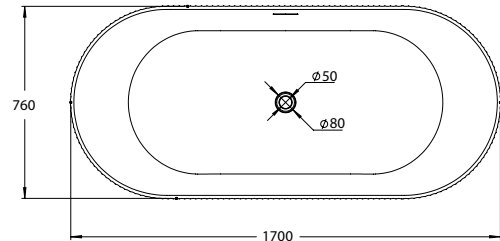

### PRICING STRUCTURE

Retail Pricing:  
PB1072MW  
\$4,730.00 gst inc.

Overall Dimensions  
1700mm (w) x 760mm (d) x 560mm (h)

Water Capacity 270 Litres  
Weight 170 kgs