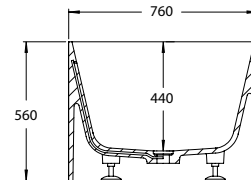

### PRICING STRUCTURE

Retail Pricing:  
PB1072MW  
\$4,730.00 gst inc.

Overall Dimensions  
1700mm (w) x 760mm (d) x 560mm (h)

Water Capacity 270 Litres  
Weight 170 kgs