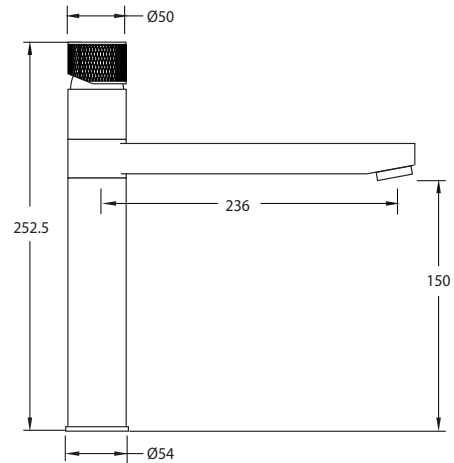

## TAPWARE CARE

Care Robust Sink / Basin Mixer

Code: ALS-RBSM ( Suitable for SDA )

### Overall Dimensions

54mm (w) x 272mm (d) x 252.5mm (h)