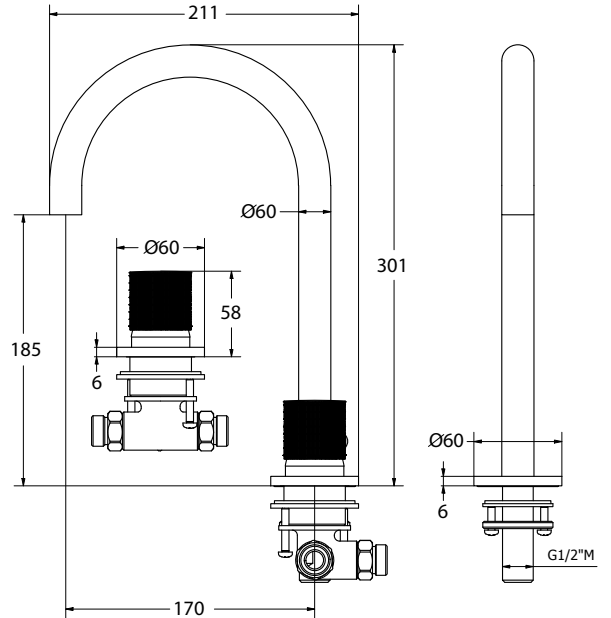

paco jaanson

GATSBY  IB RUBINETTERIE

2 Piece Hob Mixer

Product Code: GA3945S (Brushed Nickel)

Overall Dimensions

60mm (w) x 211mm (d) x 301mm (h)

DESCRIPTION

Inspired by the art deco style of the early 1920s, the Gatsby collection is a step back in time with a textured lever, decorated with one of the most iconic patterns of the era. A vintage grip of rare elegance that joins a simple and linear body of extreme formal compactness. three available finishes and a complete design applied to the entire range of bathroom faucets.

Features

Made in Italy - Complete with Plug & Waste
LP Grooves for a more Comfortable Grip
Water Mark Australian Standard

10 Years Limited Manufacturers Warranty

Also available in: Brushed Black Chrome (GA394CS)