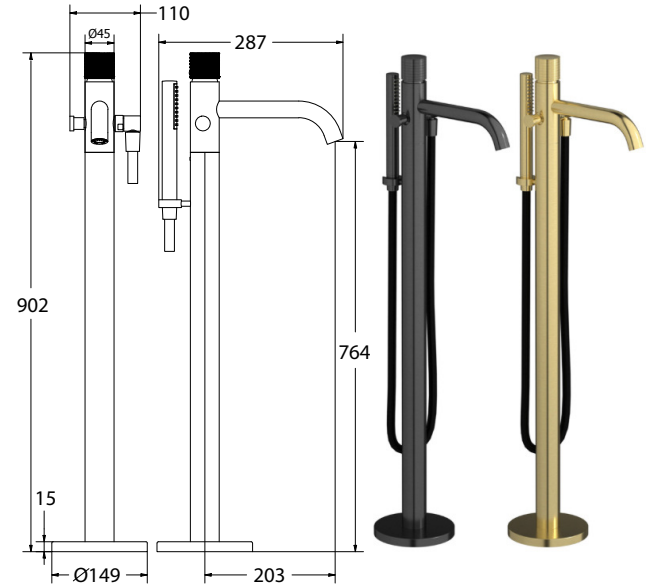

# paco jaanson

GATSBY  IB RUBINETTERIE

Bath Filler

Product Code: GA399SS ( Brushed Nickel )

## Overall Dimensions

149mm (w) x 303mm (d) x 902mm (h)

## DESCRIPTION

Inspired by the art deco style of the early 1920s, the Gatsby collection is a step back in time with a textured lever, decorated with one of the most iconic patterns of the era. A vintage grip of rare elegance that joins a simple and linear body of extreme formal compactness. three available finishes and a complete design applied to the entire range of bathroom faucets.

IB Box is a universal water mixing system which is supplied at the rough in stage regardless of the final colour of the tapware. This allows the builder to get on with his installation immediately. IB Box offers piece of mind for the water systems hidden behind the wall.