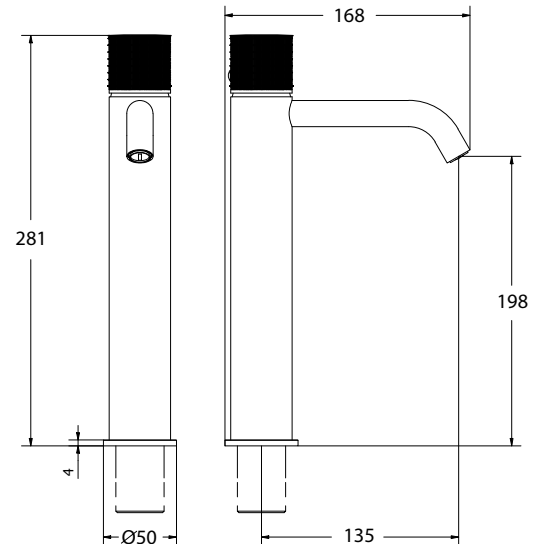

paco jaanson

GATSBY  IB RUBINETTERIE

Tall Basin Mixer

Product Code: GA202SS (Brushed Nickel)

DESCRIPTION

Inspired by the art deco style of the early 1920s, the Gatsby collection is a step back in time with a textured lever, decorated with one of the most iconic patterns of the era. A vintage grip of rare elegance that joins a simple and linear body of extreme formal compactness. three available finishes and a complete design applied to the entire range of bathroom faucets.

Overall Dimensions

50mm (w) x 168mm (d) x 281mm (h)

Features

Made in Italy - Complete with Plug & Waste
LP Grooves for a more Comfortable Grip
5 Star - Wels 5 Litres / Min

Water Mark Australian Standard

10 Years Limited Manufacturers Warranty