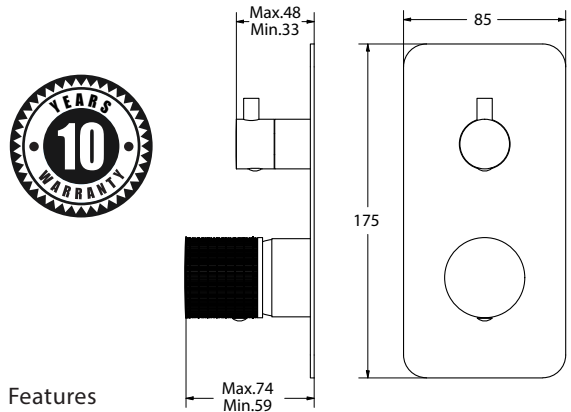

# paco jaanson

GATSBY  IB RUBINETTERIE

Wall Mixer with Diverter

Product Code: EGA310SS ( Brushed Nickel )

## Overall Dimensions

85mm (w) x 59mm (d) x 175mm (h)