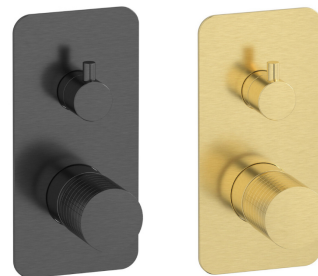

paco jaanson

GATSBY IB RUBINETTERIE

Wall Mixer with Diverter

Product Code: EGA310SS (Brushed Nickel)

Overall Dimensions

85mm (w) x 59mm (d) x 175mm (h)

Features

Made in Italy

LP Grooves for a more Comfortable Grip

Water Mark Australian Standard

10 Years Limited Manufacturers Warranty

Also available in: Brushed Black Chrome (EGA310CS)

Brushed Pale Gold (EGA310IS)

DESCRIPTION

Inspired by the art deco style of the early 1920s, the Gatsby collection is a step back in time with a textured lever, decorated with one of the most iconic patterns of the era. A vintage grip of rare elegance that joins a simple and linear body of extreme formal compactness. three available finishes and a complete design applied to the entire range of bathroom faucets.

IB Box is a universal water mixing system which is supplied at the rough in stage regardless of the final colour of the tapware. This allows the builder to get on with his installation immediately. IB Box offers piece of mind for the water systems hidden behind the wall.

Compatible Water Mixing Body - Sold Separately (INC310)

Crystal clear water

Lead free

Zinc free

RETAIL PRICING STRUCTURE

Brushed Nickel
EGA310SS
$750.00 gst inc.

Brushed Black Chrome
EGA310CS
$1000.00 gst inc.

Brushed Pale Gold
EGA310IS
$1000.00 gst inc.

Water Mixing Body
INC310
$100.00 gst inc.

Telephone : 1800 006 260
Email - info@pacojaanson.com.au
www.pacojaanson.com.au

PACO JAANSON BATHROOM INNOVATIONS

Copyright © 2024. All rights reserved. Created: 18th September 2024.