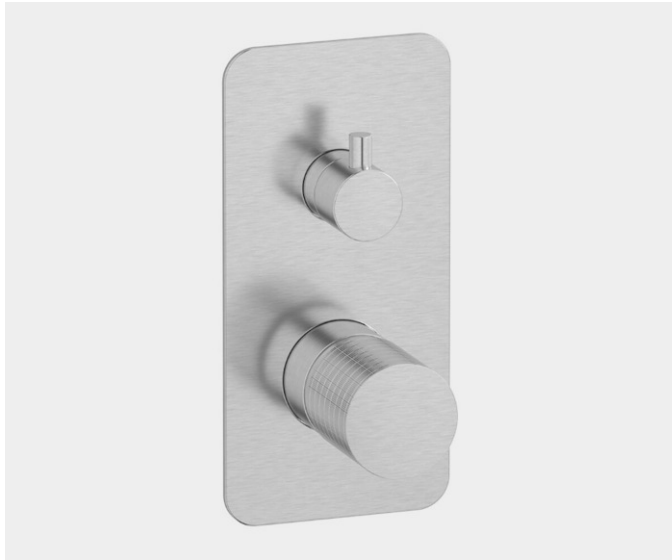

# paco jaanson

GATSBY  IB RUBINETTERIE

Wall Mixer with Diverter

Product Code: EGA310SS ( Brushed Nickel )

## Overall Dimensions

85mm (w) x 59mm (d) x 175mm (h)

## Features

Made in Italy

LP Grooves for a more Comfortable Grip

Water Mark Australian Standard

10 Years Limited Manufacturers Warranty

Also available in: Brushed Black Chrome ( EGA310CS )

Brushed Pale Gold ( EGA310IS )

## DESCRIPTION

Inspired by the art deco style of the early 1920s, the Gatsby collection is a step back in time with a textured lever, decorated with one of the most iconic patterns of the era. A vintage grip of rare elegance that joins a simple and linear body of extreme formal compactness. three available finishes and a complete design applied to the entire range of bathroom faucets.