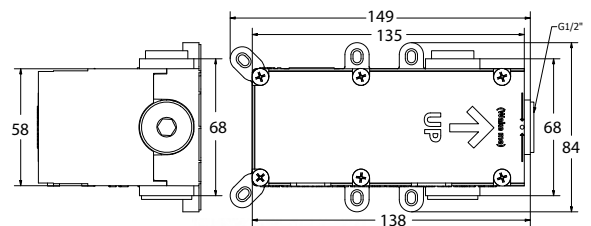

Compatible Water Mixing Body - Sold Separately (INC310)

Crystal clear water

Lead free

Zinc free

RETAIL PRICING STRUCTURE

Brushed Nickel
EGA310SS
$750.00 gst inc.

Brushed Black Chrome
EGA310CS
$1000.00 gst inc.

Brushed Pale Gold
EGA310IS
$1000.00 gst inc.

Water Mixing Body
INC310
$100.00 gst inc.

Telephone : 1800 006 260
Email - info@pacojaanson.com.au
www.pacojaanson.com.au

PACO JAANSON BATHROOM INNOVATIONS

Copyright © 2024. All rights reserved. Created: 18th September 2024.