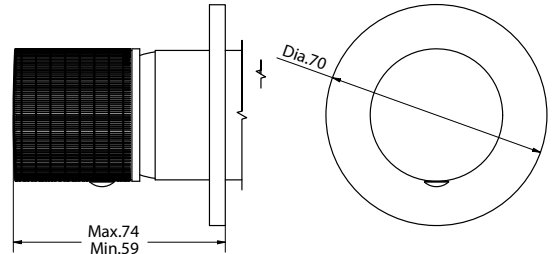

paco jaanson

GATSBY  IB RUBINETTERIE

Wall Mixer with Ring

Product Code: EGA305SS (Brushed Nickel)

Overall Dimensions

70mm (w) x 74mm (d) x 70mm (h)

Features

Made in Italy

LP Grooves for a more Comfortable Grip

Water Mark Australian Standard

10 Years Limited Manufacturers Warranty

Also available in: Brushed Black Chrome (EGA305CS)
Brushed Pale Gold (EGA305IS)

DESCRIPTION

Inspired by the art deco style of the early 1920s, the Gatsby collection is a step back in time with a textured lever, decorated with one of the most iconic patterns of the era. A vintage grip of rare elegance that joins a simple and linear body of extreme formal compactness. three available finishes and a complete design applied to the entire range of bathroom faucets.

IB Box is a universal water mixing system which is supplied at the rough in stage regardless of the final colour of the tapware. This allows the builder to get on with his installation immediately. IB Box offers piece of mind for the water systems hidden behind the wall.