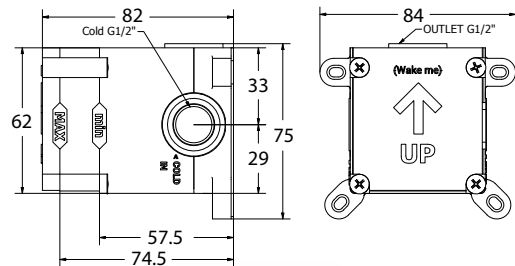

DESCRIPTION

Inspired by the art deco style of the early 1920s, the Gatsby collection is a step back in time with a textured lever, decorated with one of the most iconic patterns of the era. A vintage grip of rare elegance that joins a simple and linear body of extreme formal compactness. three available finishes and a complete design applied to the entire range of bathroom faucets.

IB Box is a universal water mixing system which is supplied at the rough in stage regardless of the final colour of the tapware. This allows the builder to get on with his installation immediately. IB Box offers piece of mind for the water systems hidden behind the wall.

Crystal clear water

Lead free

Zinc free

Compatible Water Mixing Body - Sold Separately (INC300)