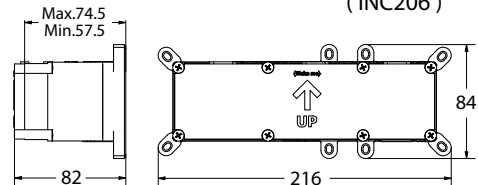

Compatible Water Mixing Body - Sold Separately (INC206)

PACO JAANSON BATHROOM INNOVATIONS

Copyright © 2024. All rights reserved. Created: 18th September 2024.