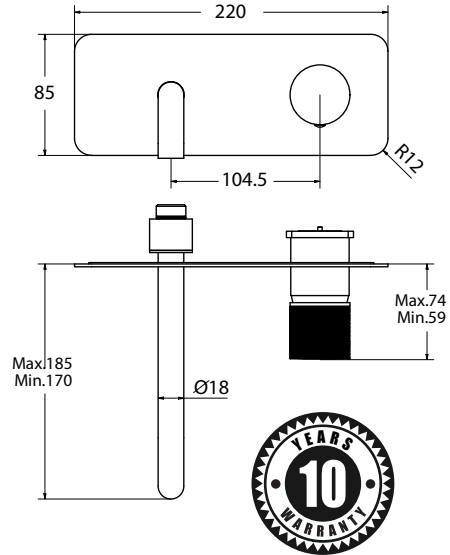

Telephone : 1800 006 260
Email - info@pacojaanson.com.au
www.pacojaanson.com.au

Overall Dimensions

220mm (w) x 185mm (d) x 87mm (h)

Features

Made in Italy - Complete with Plug & Waste

LP Grooves for a more Comfortable Grip