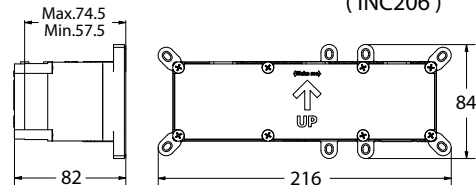

Compatible Water Mixing Body - Sold Separately (INC206)

Crystal clear water

Lead free

Zinc free

RETAIL PRICING STRUCTURE

Brushed Nickel

EGA406SS

$950.00 gst inc.

Brushed Black Chrome

EGA406CS

$1050.00 gst inc.

Brushed Pale Gold

EGA406IS

$1050.00 gst inc.

Water Mixing Body

INC206

$100.00 gst inc.

Telephone : 1800 006 260

Email - info@pacojaanson.com.au

www.pacojaanson.com.au

PACO JAANSON BATHROOM INNOVATIONS

Copyright © 2024. All rights reserved. Created: 18th September 2024.