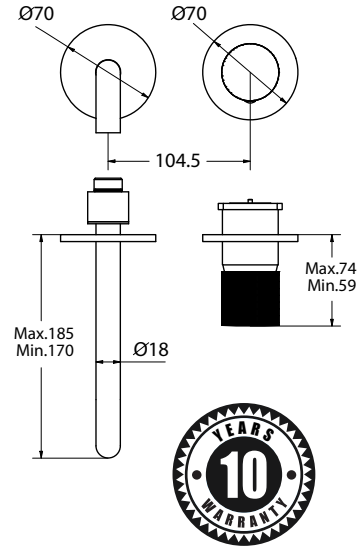

paco jaanson

GATSBY  IB RUBINETTERIE

Wall Mixer and Spout

Product Code: EGA406SS (Brushed Nickel)

Overall Dimensions

174mm (w) x 185mm (d) x 76mm (h)

Features

Made in Italy - Complete with Plug & Waste

Iconic Groove Pattern for a more Comfortable Grip

Water Mark Australian Standard

10 Years Limited Manufacturers Warranty

Also available in: Brushed Black Chrome (EGA406CS)

Brushed Pale Gold (EGA406IS)

DESCRIPTION