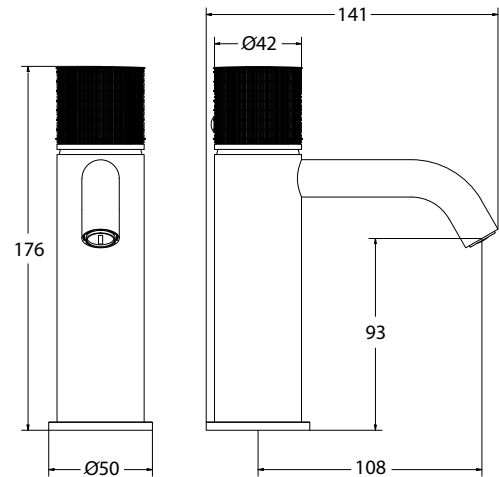

paco jaanson

GATSBY  IB RUBINETTERIE

Wash Basin Mixer

Product Code: GA200SS (Brushed Nickel)

Overall Dimensions

50mm (w) x 141mm (d) x 176mm (h)

DESCRIPTION

Inspired by the art deco style of the early 1920s, the Gatsby collection is a step back in time with a textured lever, decorated with one of the most iconic patterns of the era. A vintage grip of rare elegance that joins a simple and linear body of extreme formal compactness. three available finishes and a complete design applied to the entire range of bathroom faucets.

Features

Made in Italy - Complete with Plug & Waste
LP Grooves for a more Comfortable Grip
5 Star - Wels 5 Litres / Min

Water Mark Australian Standard

10 Years Limited Manufacturers Warranty

Also available in: Brushed Black Chrome (GA200CS)
Brushed Pale Gold (GA200IS)