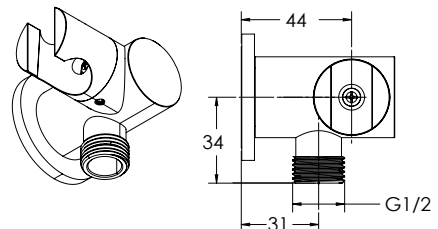

PRICING STRUCTURE

Retail Pricing:

Code: EV-8733 Codes: EV-8733-BN/GM/MB
\$157.90 gst inc. \$236.90 gst inc. (each)

Overall Set Dimensions

76mm (w) x 60mm (d) x 268mm (h)

Features

- Single Function (Metal) Hand Shower
- 4 Star - Wels 6.5 Litres Per Minute
- 7 Years Limited Manufacturers Warranty
- 1 Year Limited Commercial Warranty
- Swivel Wall Elbow - Check Valve Included
(Also sold Separately - Code Hi-C6-BN)

Set Also Available In:

- Polished Chrome (Code EV-8733)
- Gun Metal (Code EV-8733-GM)
- Matt Black (Code EV-8733-MB)

PACO JAANSON BATHROOM INNOVATIONS
Copyright © 2023. All rights reserved. Created: 23rd October 2024.