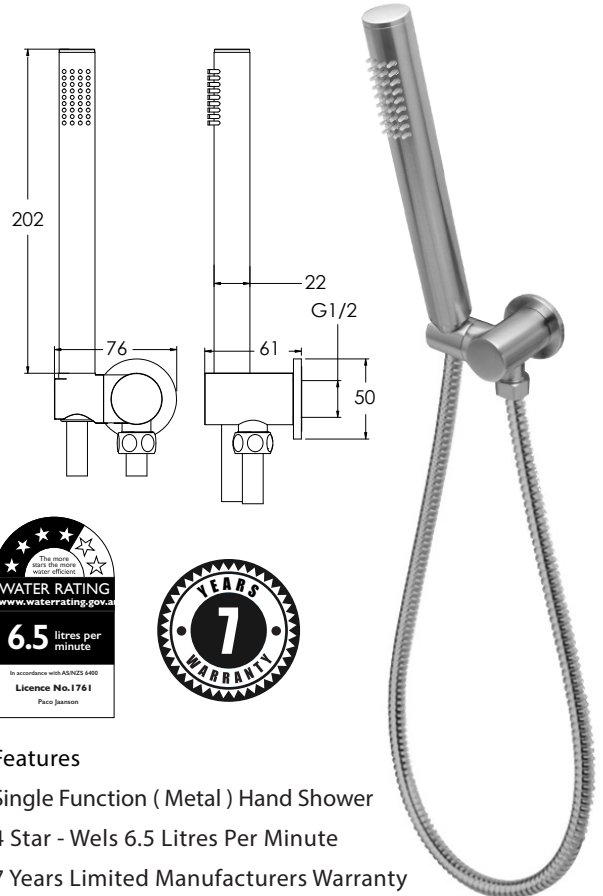

paco jaanson

PROJECTION

Rainfall Hand Shower with Swivel Wall Elbow Holder
Brushed Nickel Set - Product Code: EV-8733-BN

DESCRIPTION

Choosing the right shower for your bathroom is not just about good looks and design, it's also important to recognise the function you want it to perform in order to get the best possible result. It's about form + function, + the Project Range offers something for every consideration.

All products have handsets that can be lifted and used as a hand shower which can be used to clean the body and the shower recess. The handset is made of Solid Brass for longevity.

Hand showers offer the functionality of a fixed-point shower with the versatility of a moveable showerhead which can be used to clean the body and the shower recess.

PRICING STRUCTURE

Retail Pricing:

Code: EV-8733 Codes: EV-8733-BN/GM/MB
\$157.90 gst inc. \$236.90 gst inc. (each)

Overall Set Dimensions

76mm (w) x 60mm (d) x 268mm (h)

Features

- Single Function (Metal) Hand Shower
- 4 Star - Wels 6.5 Litres Per Minute
- 7 Years Limited Manufacturers Warranty
- 1 Year Limited Commercial Warranty
- Swivel Wall Elbow - Check Valve Included
(Also sold Separately - Code Hi-C6-BN)

Set Also Available In:

- Polished Chrome (Code EV-8733)
- Gun Metal (Code EV-8733-GM)
- Matt Black (Code EV-8733-MB)

PACO JAANSON BATHROOM INNOVATIONS
Copyright © 2023. All rights reserved. Created: 23rd October 2024.