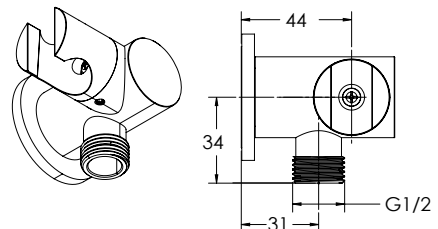

Set Also Available In:

Polished Chrome (Code EV-8733)

Brushed Nickel (Code EV-8733-BN)

Matt Black (Code EV-8733-MB)

PACO JAANSON BATHROOM INNOVATIONS

Copyright © 2023. All rights reserved. Created: 23rd October 2024.

Telephone : 1800 006 260

Email - info@pacojaanson.com.au

www.pacojaanson.com.au