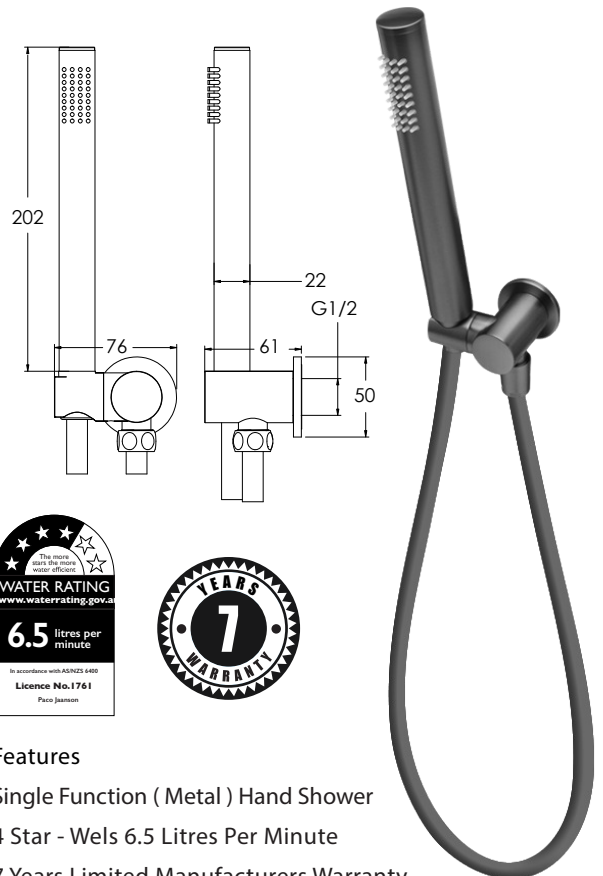

paco jaanson

PROJECTION

Rainfall Hand Shower with Swivel Wall Elbow Holder
Gun Metal Set - Product Code: EV-8733-GM

DESCRIPTION

Choosing the right shower for your bathroom is not just about good looks and design, it's also important to recognise the function you want it to perform in order to get the best possible result. It's about form + function, + the Project Range offers something for every consideration.

All products have handsets that can be lifted and used as a hand shower which can be used to clean the body and the shower recess. The handset is made of Solid Brass for longevity.

Hand showers offer the functionality of a fixed-point shower with the versatility of a moveable showerhead which can be used to clean the body and the shower recess.

PRICING STRUCTURE

Retail Pricing:

Code: EV-8733

\$157.90 gst inc.

Codes: EV-8733-GM/BN/MB

\$236.90 gst inc. (each)

Overall Set Dimensions

76mm (w) x 60mm (d) x 268mm (h)

Features

- Single Function (Metal) Hand Shower
- 4 Star - Wels 6.5 Litres Per Minute
- 7 Years Limited Manufacturers Warranty
- 1 Year Limited Commercial Warranty
- Swivel Wall Elbow - Check Valve Included