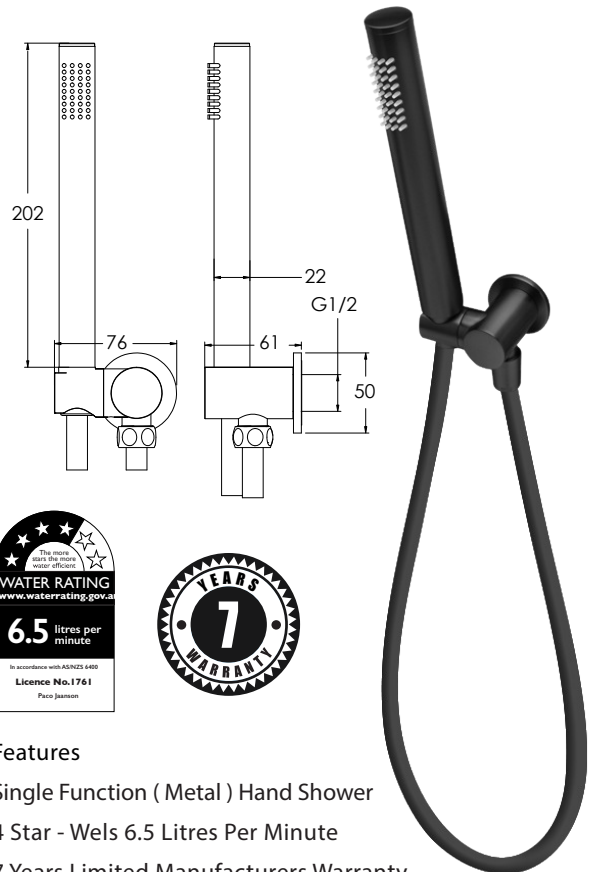

paco jaanson

PROJECTION

Rainfall Hand Shower with Swivel Wall Elbow Holder
Matt Black Set - Product Code: EV-8733-MB

DESCRIPTION

Choosing the right shower for your bathroom is not just about good looks and design, it's also important to recognise the function you want it to perform in order to get the best possible result. It's about form + function, + the Project Range offers something for every consideration.

All products have handsets that can be lifted and used as a hand shower which can be used to clean the body and the shower recess. The handset is made of Solid Brass for longevity.

Hand showers offer the functionality of a fixed-point shower with the versatility of a moveable showerhead which can be used to clean the body and the shower recess.

PRICING STRUCTURE

Retail Pricing:
Code: EV-8733 Codes: EV-8733-MB/GM/BN
\$157.90 gst inc. \$236.90 gst inc. (each)

Overall Set Dimensions

76mm (w) x 60mm (d) x 268mm (h)

Features

- Single Function (Metal) Hand Shower
- 4 Star - Wels 6.5 Litres Per Minute
- 7 Years Limited Manufacturers Warranty
- 1 Year Limited Commercial Warranty
- Swivel Wall Elbow - Check Valve Included
(Also sold Separately - Code Hi-C6-MB)

Set Also Available In:

- Polished Chrome (Code EV-8733)
- Gun Metal (Code EV-8733-GM)
- Brushed Nickel (Code EV-8733-BN)

PACO JAANSON BATHROOM INNOVATIONS
Copyright © 2023. All rights reserved. Created: 23rd October 2024.