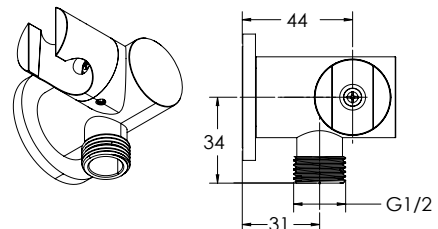

PRICING STRUCTURE

Retail Pricing:
Code: EV-8733 Codes: EV-8733-MB/GM/BN
\$157.90 gst inc. \$236.90 gst inc. (each)

Overall Set Dimensions

76mm (w) x 60mm (d) x 268mm (h)

Features

- Single Function (Metal) Hand Shower
- 4 Star - Wels 6.5 Litres Per Minute
- 7 Years Limited Manufacturers Warranty
- 1 Year Limited Commercial Warranty
- Swivel Wall Elbow - Check Valve Included
(Also sold Separately - Code Hi-C6-MB)

Set Also Available In:

- Polished Chrome (Code EV-8733)
- Gun Metal (Code EV-8733-GM)
- Brushed Nickel (Code EV-8733-BN)

PACO JAANSON BATHROOM INNOVATIONS
Copyright © 2023. All rights reserved. Created: 23rd October 2024.