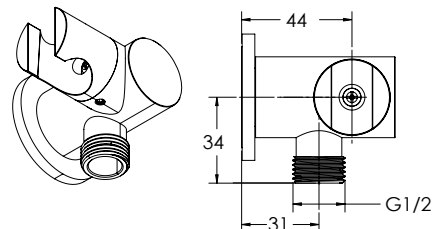

PRICING STRUCTURE

Retail Pricing:

Code: EV-8733

\$157.90 gst inc.

Codes: EV-8733-BN/GM/MB

\$236.90 gst inc. (each)

Overall Set Dimensions

76mm (w) x 60mm (d) x 268mm (h)

Features

Single Function (Metal) Hand Shower

4 Star - Wels 6.5 Litres Per Minute

7 Years Limited Manufacturers Warranty

1 Year Limited Commercial Warranty

Swivel Wall Elbow - Check Valve Included

(Also sold Separately - Code Hi-C6)

Set Also Available In:

Brushed Nickel (Code EV-8733-BN)

Gun Metal (Code EV-8733-GM)

Matt Black (Code EV-8733-MB)

PACO JAANSON BATHROOM INNOVATIONS

Copyright © 2023. All rights reserved. Created: 23rd October 2024.