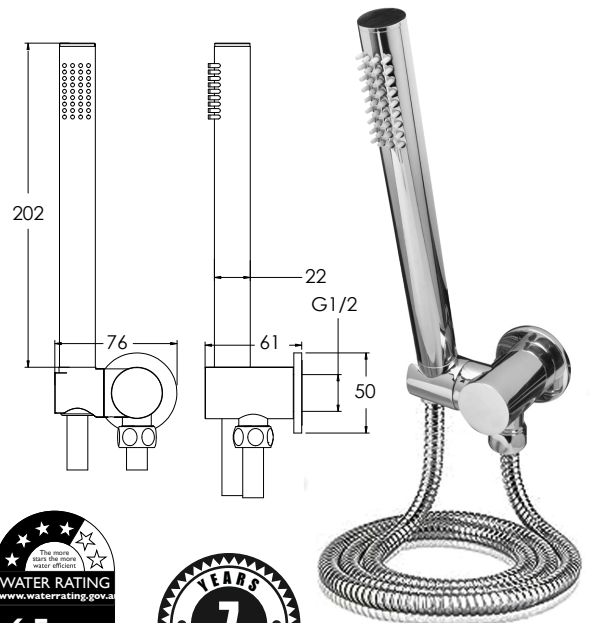

All products have handsets that can be lifted and used as a hand shower which can be used to clean the body and the shower recess. The handset is made of Solid Brass for longevity.

Hand showers offer the functionality of a fixed-point shower with the versatility of a moveable showerhead which can be used to clean the body and the shower recess.

PRICING STRUCTURE

Retail Pricing:

Code: EV-8733

\$157.90 gst inc.

Codes: EV-8733-BN/GM/MB

\$236.90 gst inc. (each)

Overall Set Dimensions

76mm (w) x 60mm (d) x 268mm (h)

Features

Single Function (Metal) Hand Shower

4 Star - Wels 6.5 Litres Per Minute

7 Years Limited Manufacturers Warranty

1 Year Limited Commercial Warranty

Swivel Wall Elbow - Check Valve Included

(Also sold Separately - Code Hi-C6)

Set Also Available In:

Brushed Nickel (Code EV-8733-BN)

Gun Metal (Code EV-8733-GM)

Matt Black (Code EV-8733-MB)

PACO JAANSON BATHROOM INNOVATIONS

Copyright © 2023. All rights reserved. Created: 23rd October 2024.